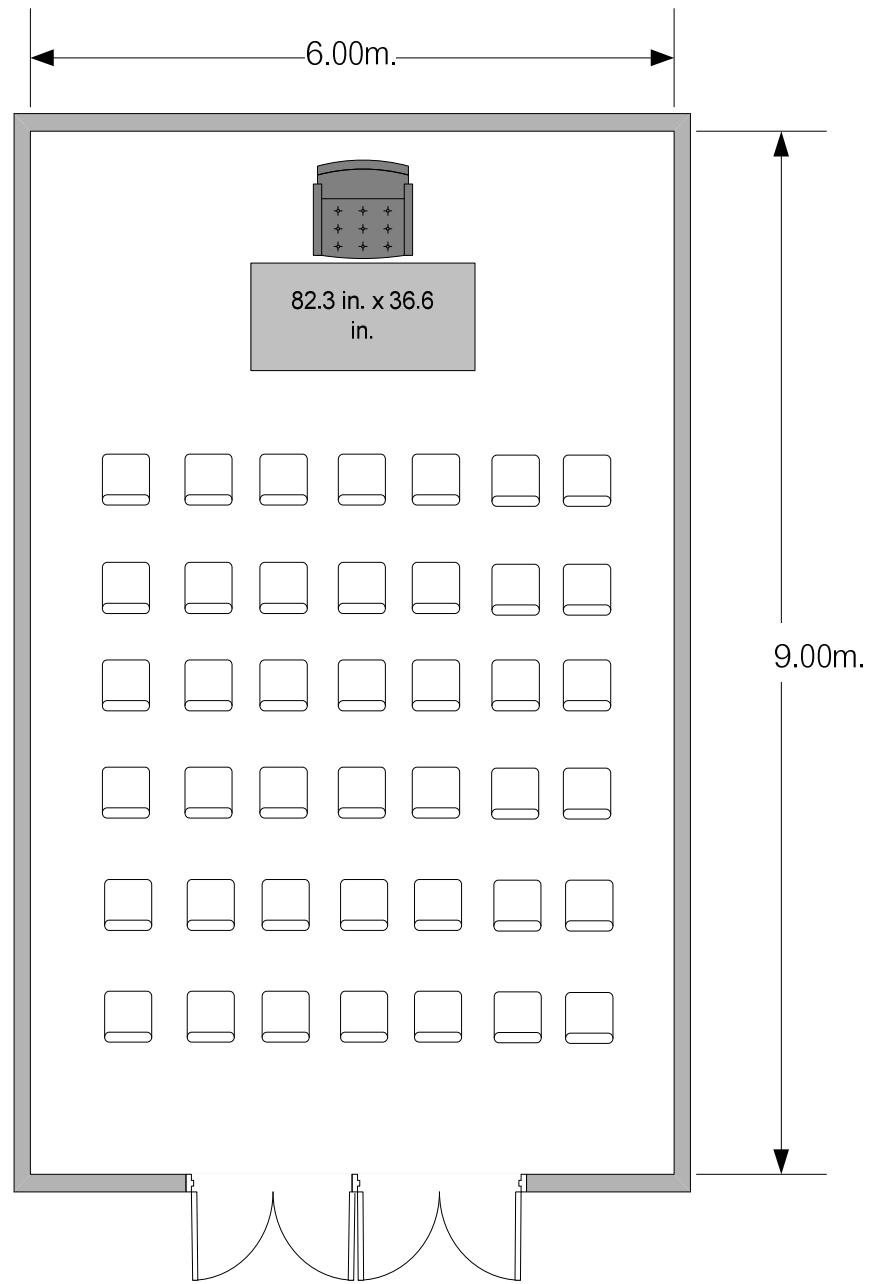

Choengmon 3  
 Wide 6m.x Height 2.8m. X Length 9m.  
 Classroom = 30 pax

Choengmon 3  
 Wide 6m. X Height 2.8m. X Length 9m.  
 Theater = 42 pax

**Choengmon 3**  
 Wide 6m. X Height 2.8m. X Length 9m.  
 Round Table = 48 pax

**Choengmon 3**  
 Wide 6m. X Height 2.8m. X Length 9m.  
 U-shape = 25 pax