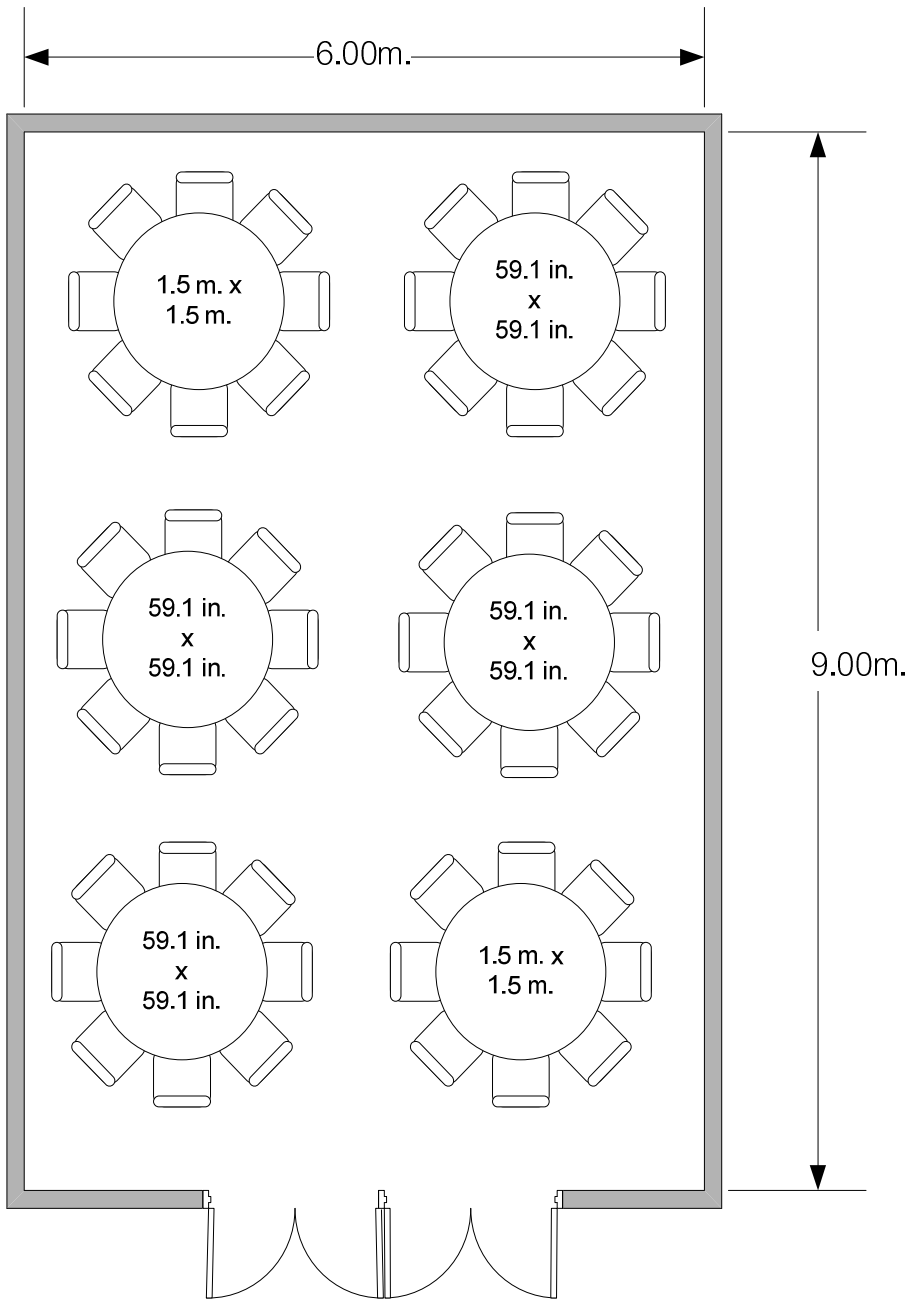

Choengmon 3  
 Wide 6m.x Height 2.8m. X Length 9m.  
 Classroom = 30 pax

Choengmon 3  
 Wide 6m. X Height 2.8m. X Length 9m.  
 Theater = 42 pax

**Choengmon 3**  
 Wide 6m. X Height 2.8m. X Length 9m.  
 Round Table = 48 pax

**Choengmon 3**  
 Wide 6m. X Height 2.8m. X Length 9m.  
 U-shape = 25 pax