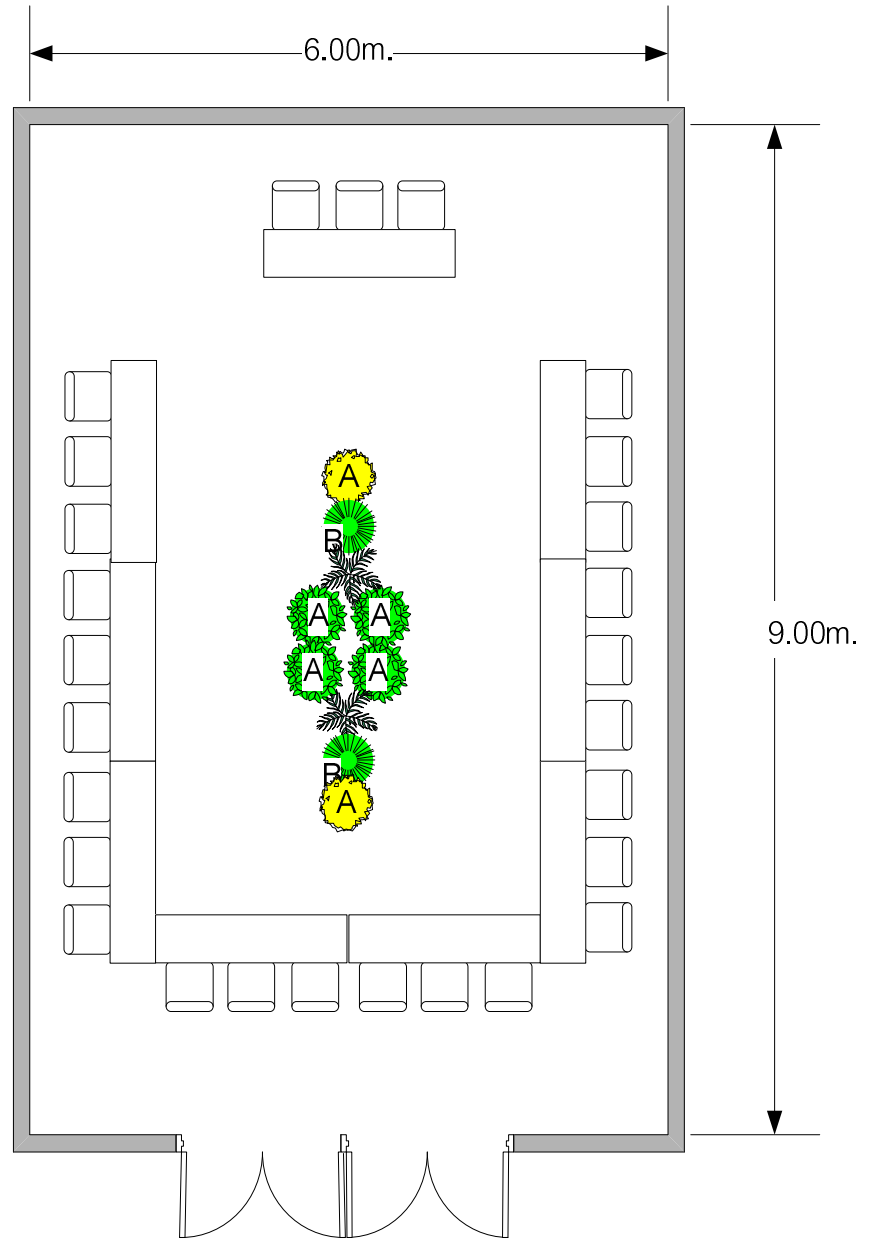

Choengmon 3  
 Wide 6m.x Height 2.8m. X Length 9m.  
 Classroom = 30 pax

Choengmon 3  
 Wide 6m. X Height 2.8m. X Length 9m.  
 Theater = 42 pax

**Choengmon 3**  
 Wide 6m. X Height 2.8m. X Length 9m.  
 Round Table = 48 pax

**Choengmon 3**  
 Wide 6m. X Height 2.8m. X Length 9m.  
 U-shape = 25 pax